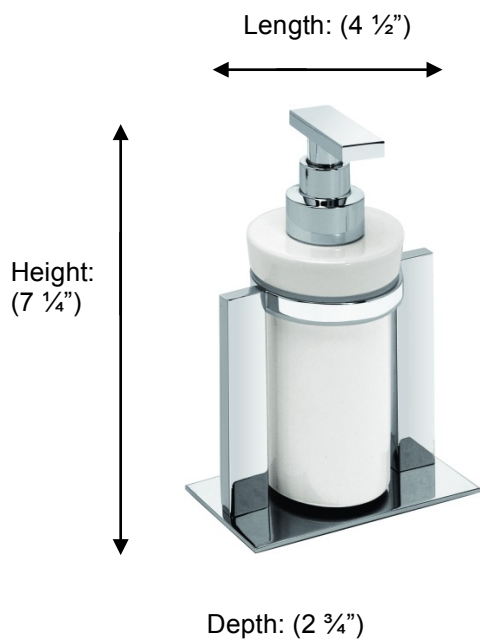

### PS631 Contemporary Liquid Soap Dispenser

**Description:**

Freestanding Liquid Soap Dispenser

**Finishes:**

CR – Chrome

NI – Polished Nickel

ES – Satin Nickel

**Material:**

Brass, Ceramic

<b>Country of Origin:</b>	Portugal
---------------------------	----------

All Dimensions are approximate